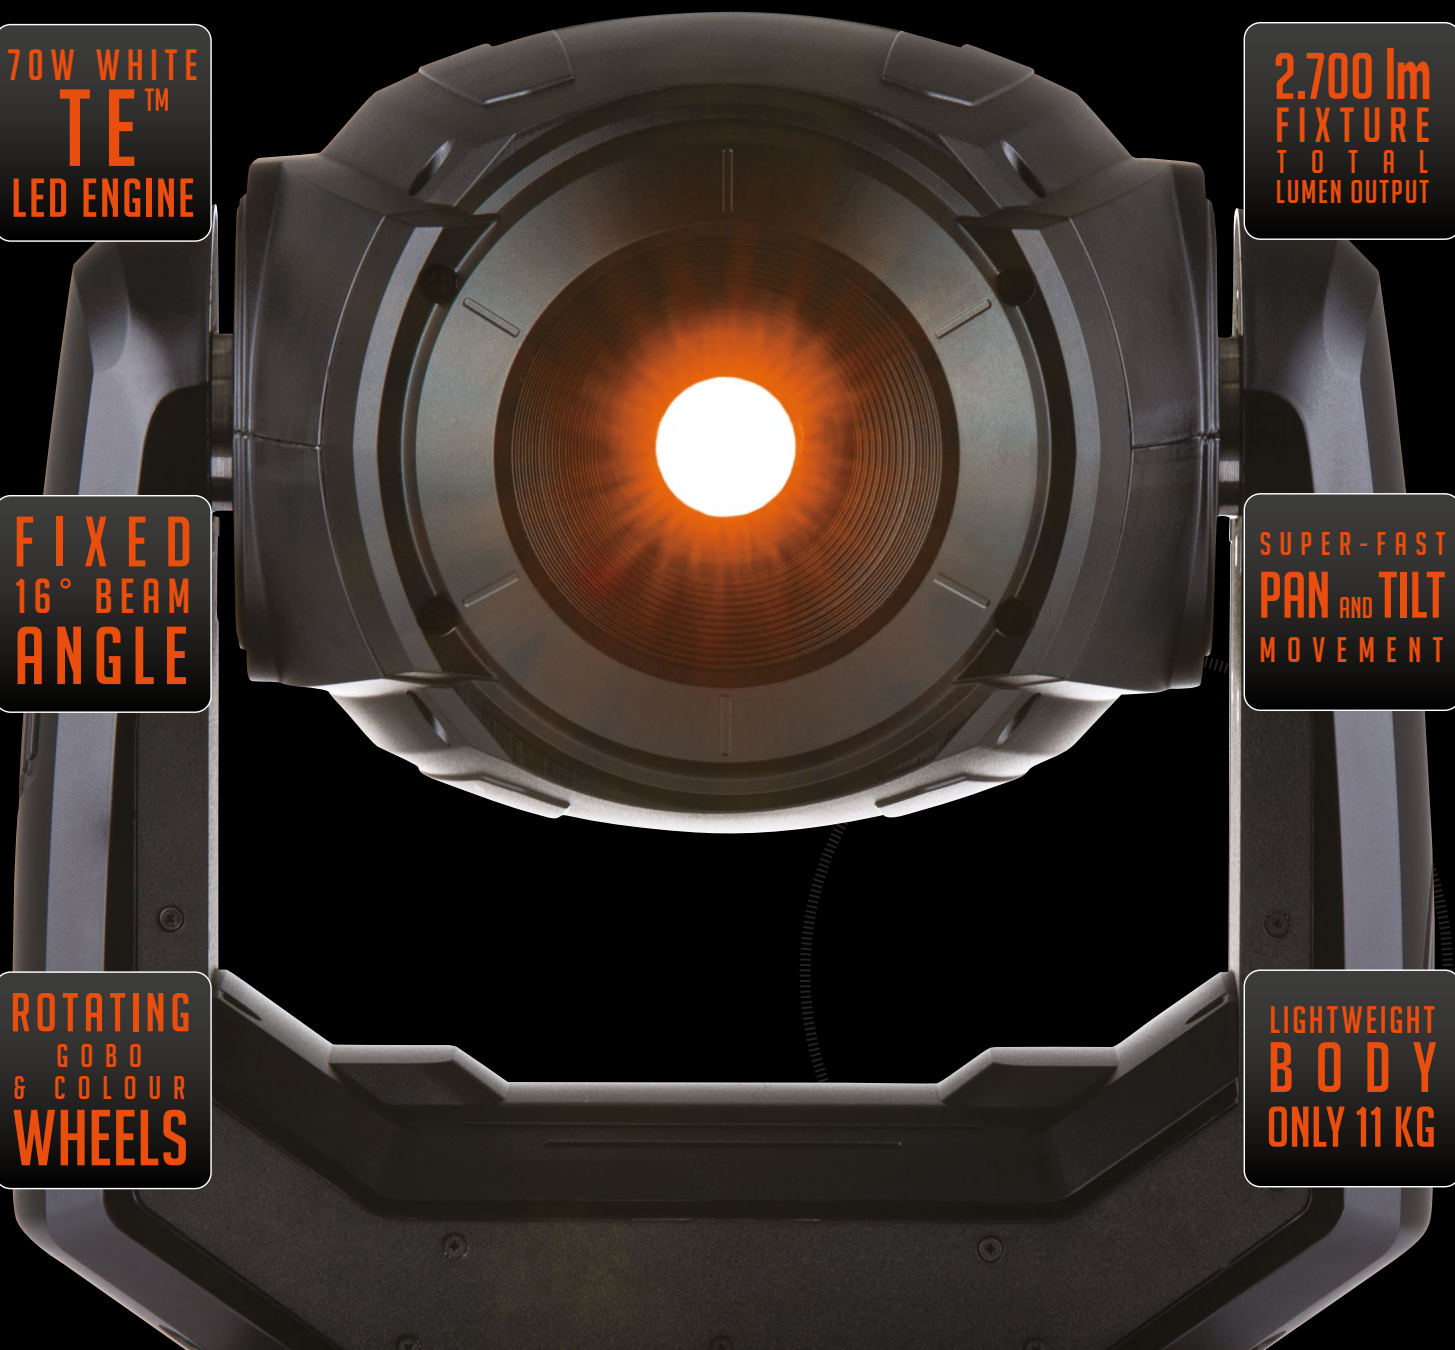

SPOT[™]

TRANSFERABLE ENGINE

ROBE[®]

SPOTE™

70W WHITE
TE™
LED ENGINE

2.700 lm
FIXTURE
TOTAL
LUMEN OUTPUT

FIXED
16° BEAM
ANGLE

SUPER-FAST
PAN AND TILT
MOVEMENT

ROTATING
GOBO
& COLOUR
WHEELS

LIGHTWEIGHT
BODY
ONLY 11 KG

Technical Specification

When you demand quality, with absolutely no compromise, in a compact spot then SPOTE™ fits the bill! Fun, fast and feature packed, SPOTE™ is ideal for your club, bar or corporate event.

Designed for dynamic effects and projections, within its compact body, SPOTE™ produces an impressive 2.700 lumens of sparkling, clear, white light. To easily maintain light quality and consistency across your inventory, SPOTE™ utilises the TE™ 70W White LED engine, from our ground-breaking Transferable Engine technology.

Optical System

- Robe's proprietary optical design
- Beam angle: 16° with remote focus
- Output lens diameter: 70 mm
- Fixture total lumen output: 2.700 lm
- Optional wide lens: 24°

Dynamic Effects

- Colour Wheel: 13 dichroic filters + white
- Rotating gobo wheel: 9 rotating, indexable and replaceable breakup and aerial gobos + open, patented slot & lock system
- Prism: 8-facet prism rotating in both directions at variable speed
- Frost: 5° for even wash
- Motorized focus
- Electronic strobe effect with variable speed up to 20 Hz, pre-programmed random strobe & pulse effects
- High resolution electronic dimming: 0–100 %
- L3™ - (Low Light Linearity) Imperceptible 18 bit dimming for ultra smooth fade to black
- Cpulse™ special flicker-free management for HD and UHD cameras, ready for 8 K and 16 K