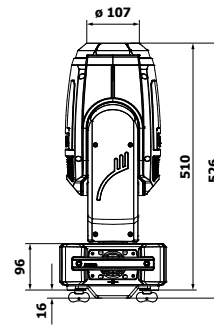

Wide-angle 24° lens with frost

Total Output: 2.206 lumens