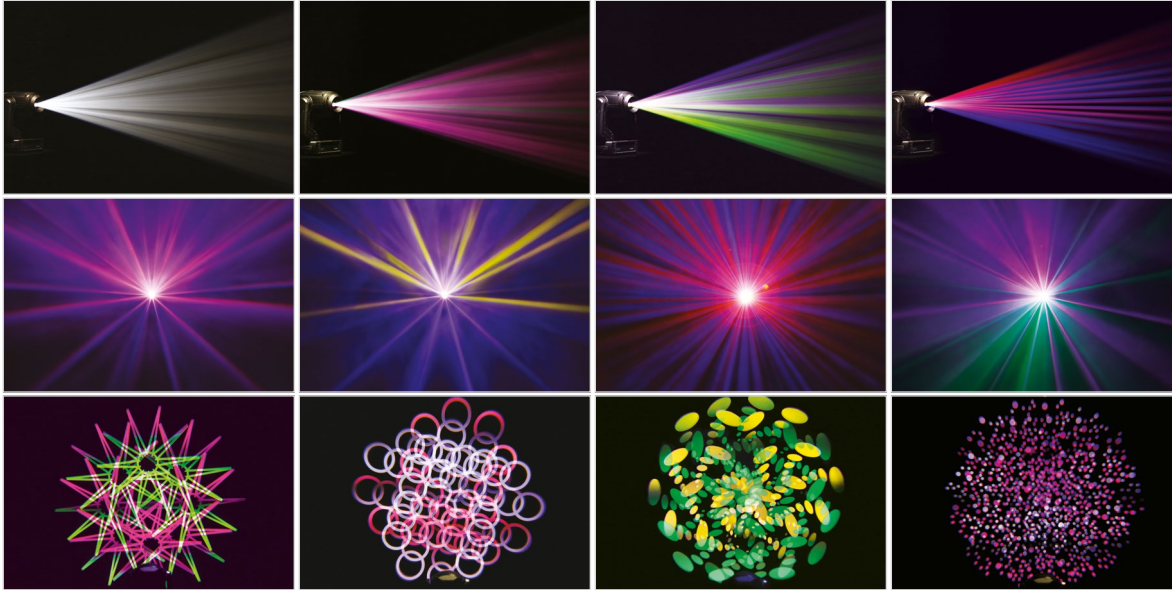

Dynamic Effects

8-facet rotating prism