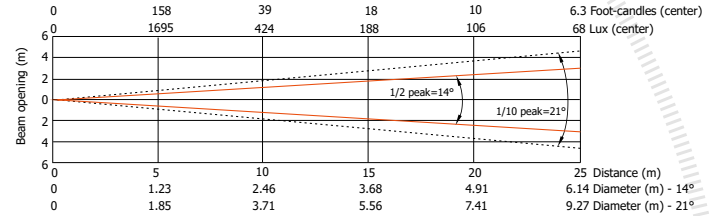

Product diagrams

Standard 16° lens

Total Output: 2.679 lumens

Standard 16° lens with frost

Total Output: 2.306 lumens

Wide-angle 24° lens

Total Output: 2.497 lumens

Wide-angle 24° lens with frost