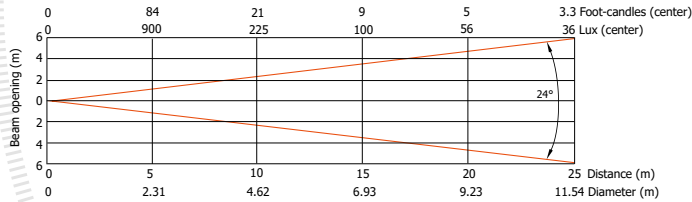

Product diagrams

Standard 16° lens

Total Output: 2.679 lumens

Standard 16° lens with frost

Total Output: 2.306 lumens

Wide-angle 24° lens

Total Output: 2.497 lumens

Wide-angle 24° lens with frost