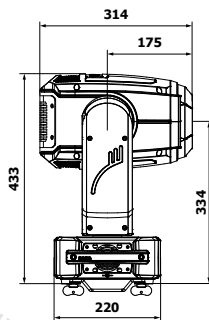

Wide-angle 24° lens with frost

Total Output: 2.206 lumens