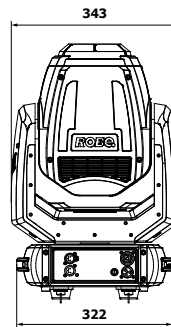

Wide-angle 24° lens with frost

Total Output: 2.206 lumens