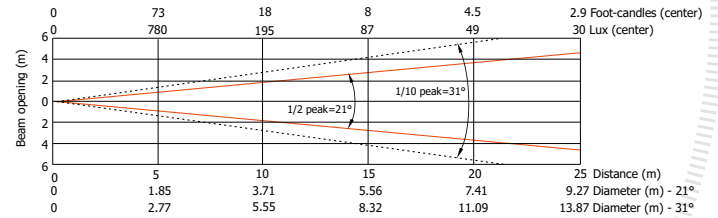

Wide-angle 24° lens with frost

Total Output: 2.206 lumens