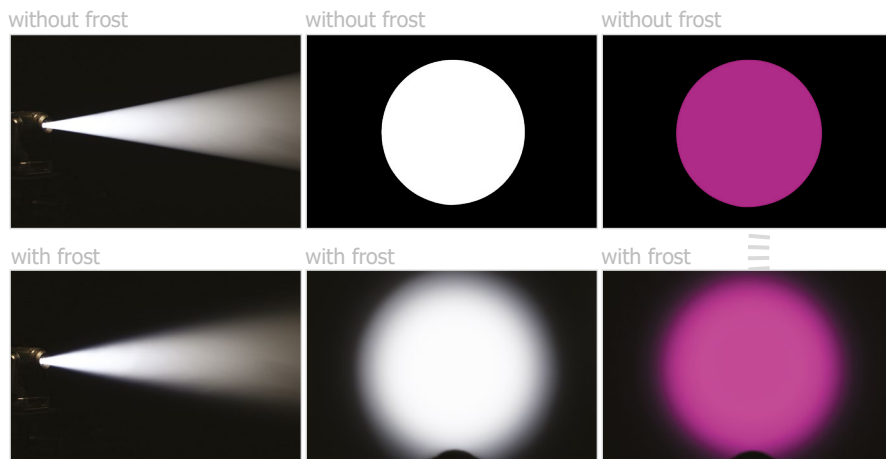

Legal

- SPOTE™ is a Trademark of Robe lighting s. r. o.
- SPOTE™ is patented by Robe lighting s. r. o. and is protected by one or more pending or issued patents

Dynamic Effects

8-facet rotating prism

5° Frost for even wash