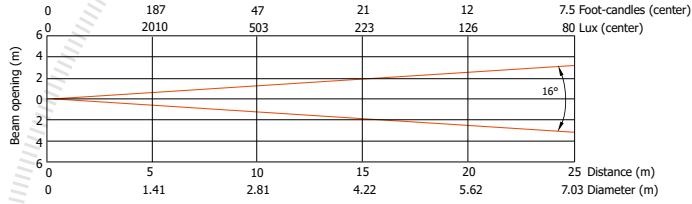

Product diagrams

Standard 16° lens

Total Output: 2.679 lumens